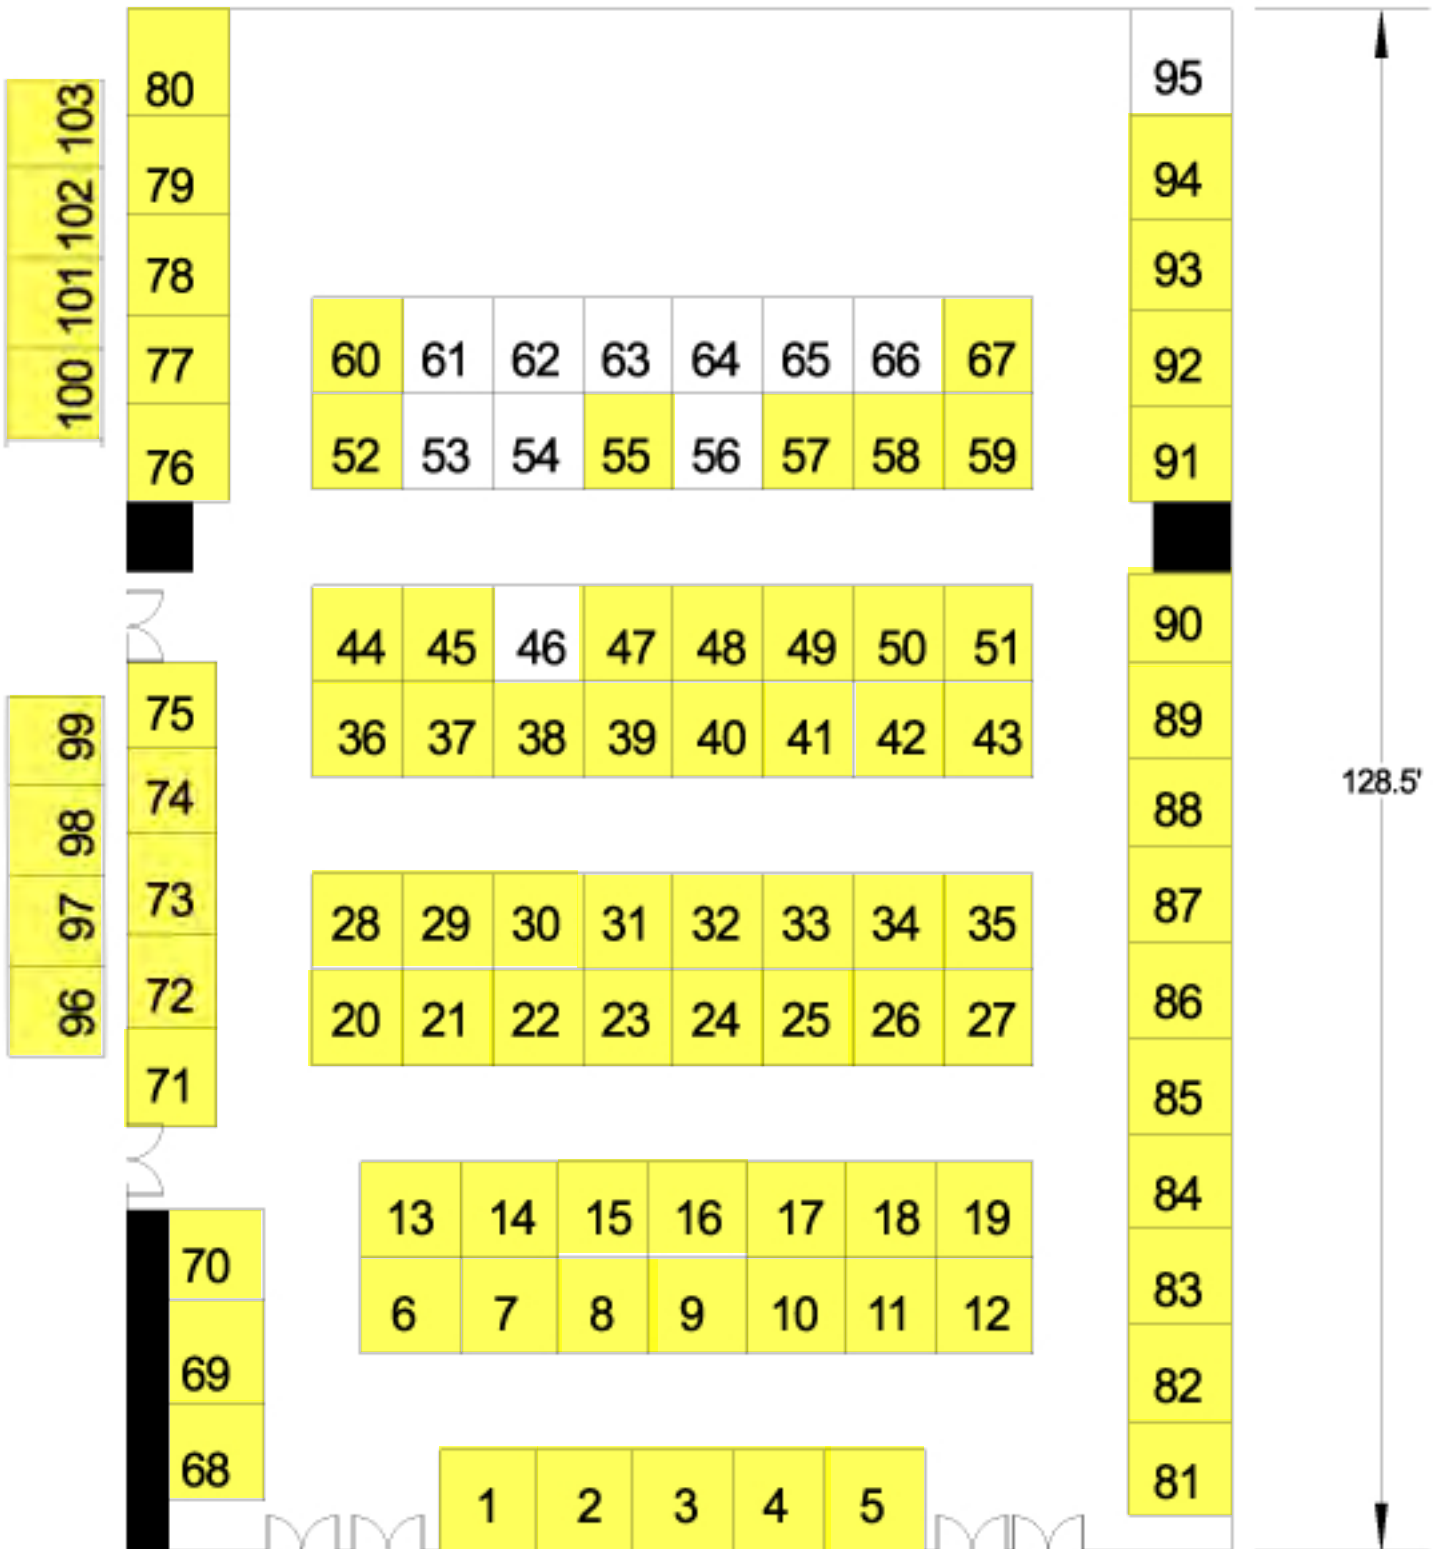

Stage

Covered Courtyard

(additional booths can be added as needed)

Entrance

Concessions / Auction

92.0'

Booth Reserved

Booth Available