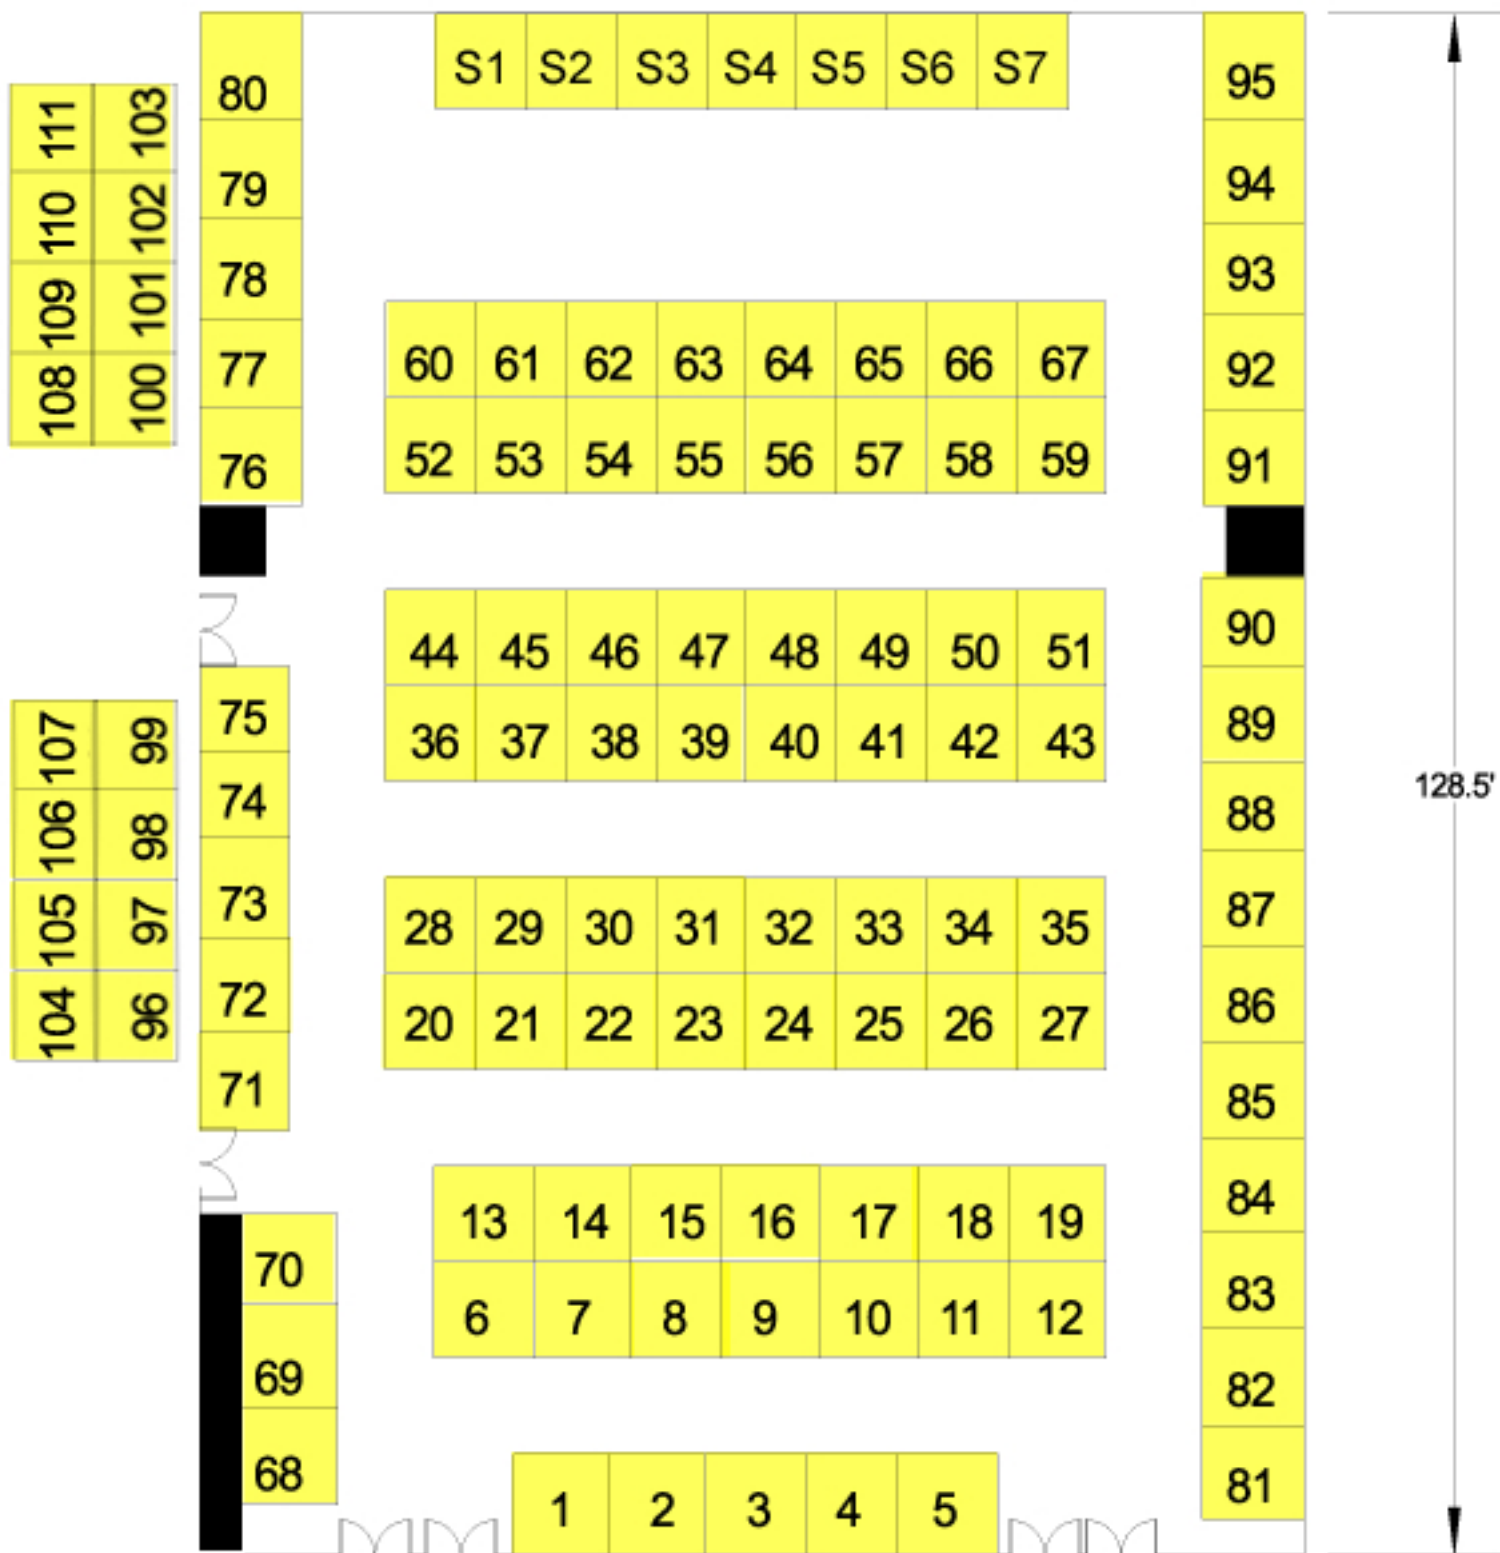

Stage

Covered Courtyard

128.5'

Entrance

H1 H2

Concessions / Auction

92.0'

Booth Reserved Booth Available